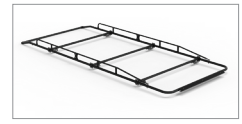

**EZ Drop Down Racks**

Passenger Side    Driver Side

**Clamp & Lock Racks**

Passenger Side    Driver Side

**Crossbar Racks**

2 Bars    3rd Bar

**Pro III Tube Ladder Rack  
(4 or 5 Crossbars)**

**GM**

**CHEVY EXPRESS, GMC SAVANA**

Factory Pre-Assembled Double Drop Down Rack

\*Required Mount Kit

40823 w/2 Retractable Ratchet Straps

4092L\*    40963

4095L\*  
Ship-Through Capable

409CD

4082L\*    4081L